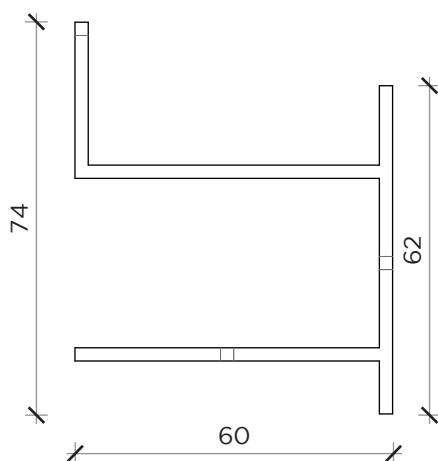

FRONTE | FRONT