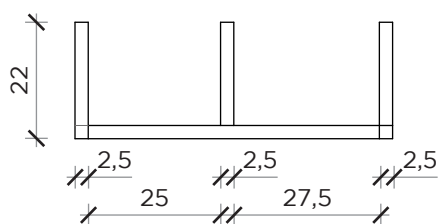

PIANTA | PLAN