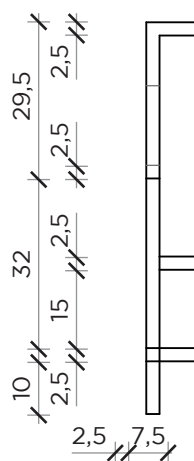

PIANTA | PLAN

FRONTE | FRONT

LATO | SIDE

ANTOLOGIA A

Libreria | Bookshelf

Designer: Studio 14
Anno | Year: 2013
Materiali | Materials: Libreria a parete in metallo verniciato | Painted metal wall bookshelf