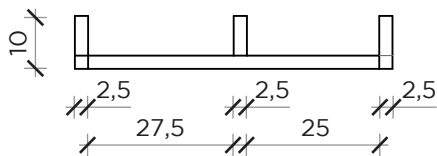

PIANTA | PLAN

FRONTE | FRONT

LATO | SIDE

ANTOLOGIA A

Libreria | Bookshelf

Designer: Studio 14
Anno | Year: 2013
Materiali | Materials: Libreria a parete in metallo verniciato | Painted metal wall bookshelf