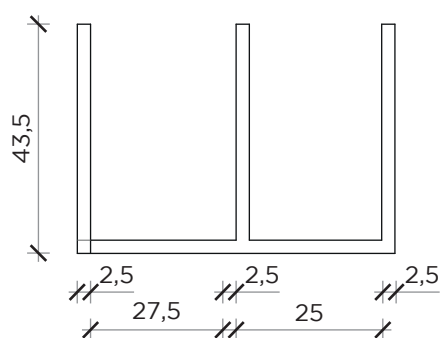

PIANTA | PLAN