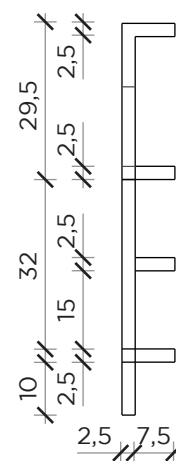

LATO | SIDE

ANTOLOGIA C

Libreria | Bookshelf

Designer: Studio 14
Anno | Year: 2013
Materiali | Materials: Libreria a parete in metallo verniciato | Painted metal wall bookshelf