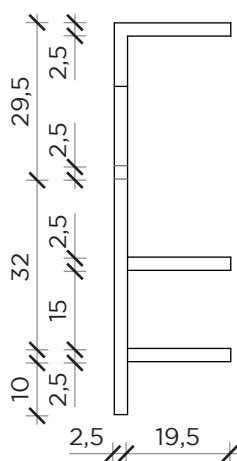

LATO | SIDE

ANTOLOGIA B

Libreria | Bookshelf

Designer: Studio 14
Anno | Year: 2013
Materiali | Materials: Libreria a parete in metallo verniciato | Painted metal wall bookshelf