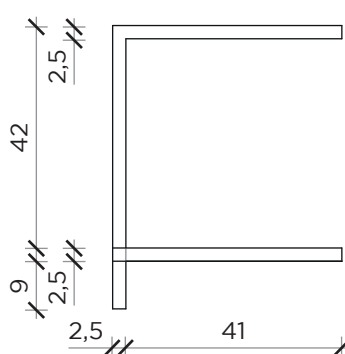

LATO | SIDE

ANTOLOGIA G

Libreria | Bookshelf

Designer: Studio 14
Anno | Year: 2014
Materiali | Materials: Libreria a parete in metallo verniciato | Painted metal wall bookshelf