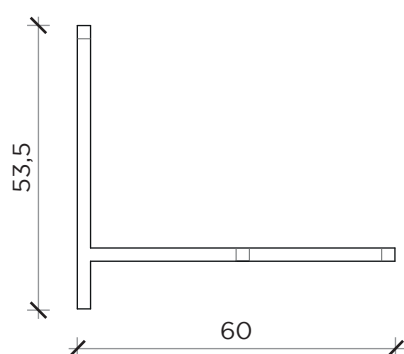

FRONTE | FRONT