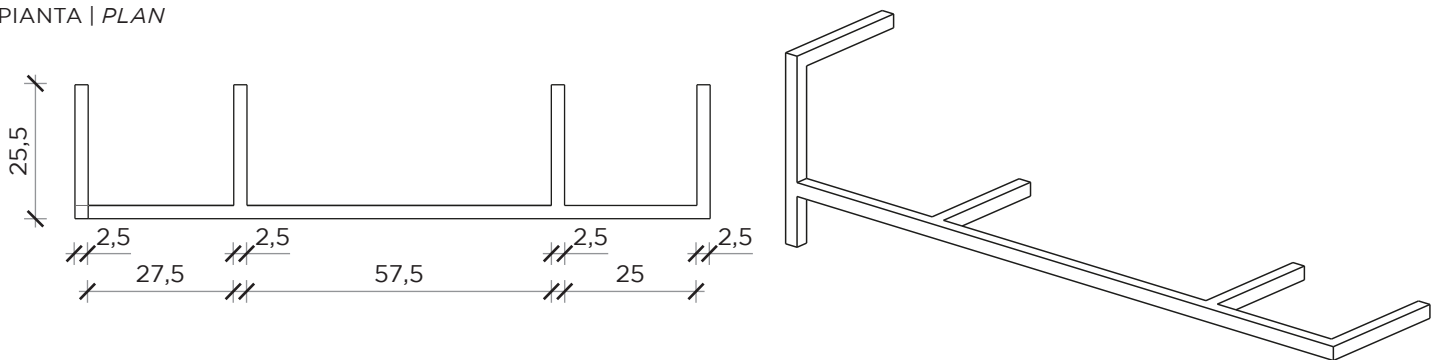

PIANTA | PLAN